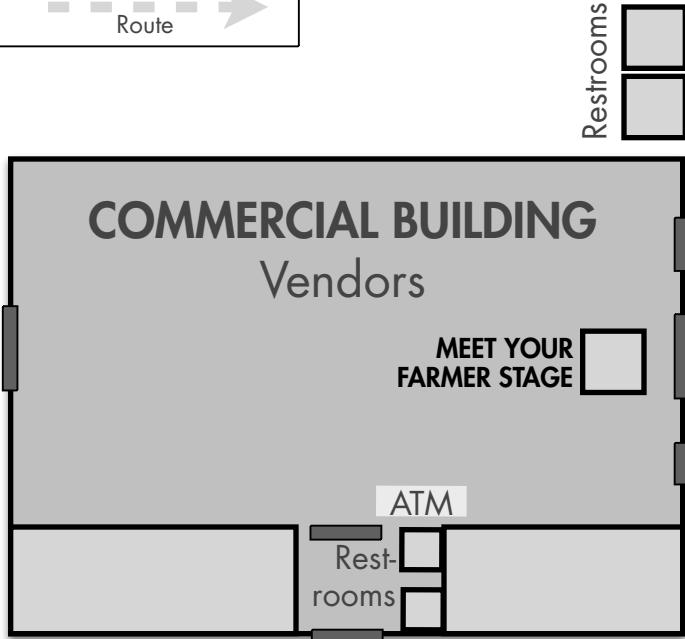

MAP

TWIN SILOS
 Peculiar Pragmatic Promenade assembles here at 1:25p.m.

MAIN PARKING LOT

HANDICAP PARKING

HAVE A QUESTION?
 Information is located between the Pavilion and Handicap Parking.

ENTRANCE

Fly your kite here